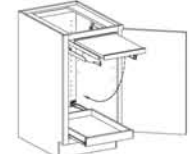

Base Mixer Shelf (BMS)
Available sizes:
Width: 18, 21, 24
Depth: 24
Height: 34½