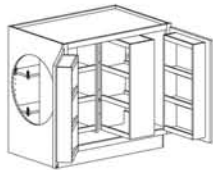

Base Pot and Pan Storage  
Four Drawer (BPPS\_•4)  
Available sizes:  
Width: 30, 36  
Depth: 24  
Height: 34½

Base Deep Drawer  
Combination  
(BDDC\_•2•TT)  
Available sizes:  
Width: 18, 24, 30, 36  
Depth: 24  
Height: 34½

Pedestal Drawer (PSD)  
Available sizes:  
Width: 24, 27, 30, 36  
Depth: 24  
Height: 16½

Base Drawer Buffet (BDB)  
Available sizes:  
Width: 30, 36  
Depth: 24  
Height: 34½

Base Pot and Pan  
Organizer (B\_•BPPSO)  
Available sizes:  
Width: 30, 36  
Depth: 24  
Height: 34½

Base Super Storage  
(BSS\_•RPR)  
Available sizes:  
Width: 36  
Depth: 24  
Height: 34½

Base Stainless Perforated  
Pullout (BSPP)  
Available sizes:  
Width: 3, 6  
Depth: 23 ½  
Height: 30

Base Filler Pullout (BFP)  
Available sizes:  
Width: 3 (1 ½ Shelf Width)  
Width: 6 (4 ½ Shelf Width)  
Depth: 23 ½  
Height: 30

Base Multi-Pantry Storage  
(BMSP)  
Available sizes:  
Width: 36  
Depth: 24  
Height: 34½

Base Cooking Center  
(BCC)  
Available sizes:  
Width: 36  
Depth: 24  
Height: 34½

Chopping Block Table  
(CBT•CL)  
Available sizes:  
Width: 24, 30, 36, 42  
Depth: 24, 30  
Height: 36