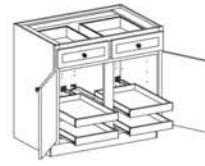

Base Single Door w/Two  
Deluxe Full Width Trays  
(B\_●2DXFWT)  
Available sizes:  
Width: 12, 15, 18, 21, 24  
Depth: 24  
Height: 34½

Base Double Door  
w/Full Width Tray  
(B\_●FWT)  
Available sizes:  
Width: 24, 27, 30, 33, 36  
Depth: 24  
Height: 34½

Base Double Door  
w/Two Full Width Trays  
(B\_●2FWT)  
Available sizes:  
Width: 24, 27, 30, 33, 36  
Depth: 24  
Height: 34½

Base Double Door  
w/Deluxe Full Width Tray  
(B\_●DXFWT)  
Available sizes:  
Width: 24, 27, 30, 33, 36  
Depth: 24  
Height: 34½

Base Double Door w/Two  
Deluxe Full Width Trays  
(B\_●2DXFWT)  
Available sizes:  
Width: 24, 27, 30, 33, 36  
Depth: 24  
Height: 34½

Base Double Door w/Two  
Trays (B\_●2T)  
Available sizes:  
Width: 30, 33, 36  
Depth: 24  
Height: 34½

Base Double Door w/Two  
Trays (B\_●2T)  
Available sizes:  
Width: 39, 42, 45, 48  
Depth: 24  
Height: 34½

Base Double Door  
w/Four Trays (B\_●4T)  
Available sizes:  
Width: 30, 33, 36  
Depth: 24  
Height: 34½