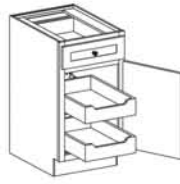

# Base Cabinets

**KraftMaid**  
Cabinetry

Base Single Door (B)  
Available sizes:  
Width: 12, 15, 18, 21, 24  
Depth: 24  
Height: 34½

Base Double Door (B)  
Available sizes:  
Width: 24, 27, 30, 33, 36  
Depth: 24  
Height: 34½

Base Double Door Double Drawer  
(B)  
Available sizes:  
Width: 30, 33, 36, 39, 42, 45, 48  
Depth: 24  
Height: 34½

Base Single Door  
w/Full Width Tray  
(B\_●FWT)  
Available sizes:  
Width: 12, 15, 18, 21, 24  
Depth: 24  
Height: 34½

Base Single Door  
w/Two Full Width Trays  
(B\_●2FWT)  
Available sizes:  
Width: 12, 15, 18, 21, 24  
Depth: 24  
Height: 34½

Base Single Door  
w/Deluxe Full Width Tray  
(B\_●DXFWT)  
Available sizes:  
Width: 12, 15, 18, 21, 24  
Depth: 24  
Height: 34½

Base Single Door w/Two  
Deluxe Full Width Trays  
(B\_●2DXFWT)  
Available sizes:  
Width: 12, 15, 18, 21, 24  
Depth: 24  
Height: 34½

Base Double Door  
w/Full Width Tray  
(B\_●FWT)  
Available sizes:  
Width: 24, 27, 30, 33, 36  
Depth: 24  
Height: 34½