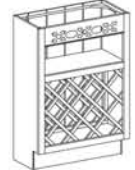

Peninsula Base End w/ Curved Doors (BEOS-●CDO)  
Available sizes:  
Width: 24  
Depth: 12  
Height: 34½

Base Open Cabinet Arch (BOCA-●FH)  
Available sizes:  
Width: 15, 18, 21, 24  
Depth: 24  
Height: 34½

Base Open Cabinet Frieze (BOCF-●FH)  
Available sizes:  
Width: 12, 15, 18, 21, 24  
Depth: 24  
Height: 34½

Base Open Cabinet (BOC)  
Available sizes:  
Width: 15, 18, 21, 24, 27, 30, 36  
Depth: 24  
Height: 34½

Base Lattice Arch (BL)  
Available sizes:  
Width: 15, 18, 24, 30, 36  
Depth: 24  
Height: 34½

Base Lattice Arch (BLA-●FH)  
Available sizes:  
Width: 15, 18, 24, 30, 36  
Depth: 12  
Height: 34½

Base Lattice Frieze (BLF-●FH)  
Available sizes:  
Width: 15, 18, 24, 30, 36  
Depth: 12  
Height: 34½