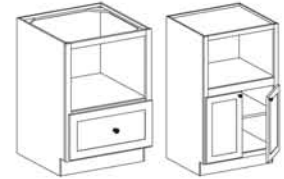

Base Double Wastebasket  
(BWB\_•2)  
Available sizes:  
Width: 30  
Depth: 24  
Height: 34½

Base Mixer Shelf (BMS)  
Available sizes:  
Width: 18, 21, 24  
Depth: 24  
Height: 34½

# Base Cabinets (continued)

Base Vegetable Basket (B-●2V/B)  
Available sizes:  
Width: 15, 18, 24  
Depth: 24  
Height: 34½

Base Open Basket Cabinet (BOBC-●FH)  
Available sizes:  
Width: 15, 18  
Depth: 24  
Height: 34½

Base Open Wicker Basket (BOWB)  
Available sizes:  
Width: 18, 21  
Depth: 24  
Height: 34½

Base Ironing Board (BIB)  
Available sizes:  
Width: 18  
Depth: 24  
Height: 34½

Base Oven Cabinet Universal (BOCU)  
Available sizes:  
Width: 27, 30, 33, 36, 39  
Depth: 24  
Height: 34½

Base Microwave Cabinet (BMC)  
Available sizes:  
Width: 24, 27, 30  
Depth: 24  
Height: 34½, 46½

Base Dishwasher Cabinet (BDW)  
Available sizes:  
Width: 27  
Depth: 24  
Height: 46½

Range Base (RB)  
Available sizes:  
Width: 18, 21, 24, 27, 30, 33, 36 (1 drawer front)  
Width: 39, 42, 45, 48 (2 drawer fronts)  
Depth: 24, 27  
Height: 34½