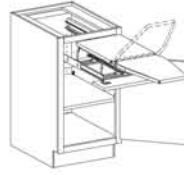

Base Double Wastebasket  
(BWB\_•2)  
Available sizes:  
Width: 30  
Depth: 24  
Height: 34½

Base Mixer Shelf (BMS)  
Available sizes:  
Width: 18, 21, 24  
Depth: 24  
Height: 34½

# Base Cabinets (continued)

Base Vegetable Basket (B-●2V/B)  
Available sizes:  
Width: 15, 18, 24  
Depth: 24  
Height: 34½

Base Open Basket Cabinet (BOBC-●FH)  
Available sizes:  
Width: 15, 18  
Depth: 24  
Height: 34½

Base Open Wicker Basket (BOWB)  
Available sizes:  
Width: 18, 21  
Depth: 24  
Height: 34½

Base Ironing Board (BIB)  
Available sizes:  
Width: 18  
Depth: 24  
Height: 34½

Base Oven Cabinet Universal (BOCU)  
Available sizes:  
Width: 27, 30, 33, 36, 39  
Depth: 24  
Height: 34½