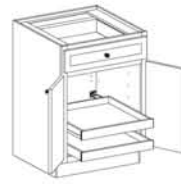

Base Double Door Double Drawer  
(B)  
Available sizes:  
Width: 30, 33, 36, 39, 42, 45, 48  
Depth: 24  
Height: 34½

Base Single Door  
w/Full Width Tray  
(B\_●FWT)  
Available sizes:  
Width: 12, 15, 18, 21, 24  
Depth: 24  
Height: 34½

Base Single Door  
w/Two Full Width Trays  
(B\_●2FWT)  
Available sizes:  
Width: 12, 15, 18, 21, 24  
Depth: 24  
Height: 34½

Base Single Door  
w/Deluxe Full Width Tray  
(B\_●DXFWT)  
Available sizes:  
Width: 12, 15, 18, 21, 24  
Depth: 24  
Height: 34½

Base Single Door w/Two  
Deluxe Full Width Trays  
(B\_●2DXFWT)  
Available sizes:  
Width: 12, 15, 18, 21, 24  
Depth: 24  
Height: 34½

Base Double Door  
w/Full Width Tray  
(B\_●FWT)  
Available sizes:  
Width: 24, 27, 30, 33, 36  
Depth: 24  
Height: 34½

Base Double Door  
w/Two Full Width Trays  
(B\_●2FWT)  
Available sizes:  
Width: 24, 27, 30, 33, 36  
Depth: 24  
Height: 34½

Base Double Door  
w/Deluxe Full Width Tray  
(B\_●DXFWT)  
Available sizes:  
Width: 24, 27, 30, 33, 36  
Depth: 24  
Height: 34½