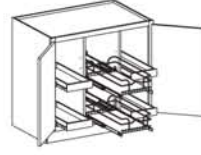

Base Pot and Pan Storage -  
Fluted Clipped Corners  
(BPPSFCC)  
Available sizes:  
Width: 30, 33, 36  
Depth: 27  
Height: 34½

Base Pot and Pan Storage  
Two Drawer (BPPS•2)  
Available sizes:  
Width: 18, 24, 30, 36  
Depth: 24  
Height: 34½

Base Pot and Pan Storage  
Four Drawer (BPPS\_•4)  
Available sizes:  
Width: 30, 36  
Depth: 24  
Height: 34½

Base Deep Drawer  
Combination  
(BDDC\_•2•TT)  
Available sizes:  
Width: 18, 24, 30, 36  
Depth: 24  
Height: 34½

Pedestal Drawer (PSD)  
Available sizes:  
Width: 24, 27, 30, 36  
Depth: 24  
Height: 16½

Base Drawer Buffet (BDB)  
Available sizes:  
Width: 30, 36  
Depth: 24  
Height: 34½

Base Pot and Pan  
Organizer (B\_•BPPSO)  
Available sizes:  
Width: 30, 36  
Depth: 24  
Height: 34½

Base Super Storage  
(BSS\_•RPR)  
Available sizes:  
Width: 36  
Depth: 24  
Height: 34½

Base Stainless Perforated  
Pullout (BSPP)  
Available sizes:  
Width: 3, 6  
Depth: 23 ½  
Height: 30

Base Filler Pullout (BFP)  
Available sizes:  
Width: 3 (1 ½ Shelf Width)  
Width: 6 (4 ½ Shelf Width)  
Depth: 23 ½  
Height: 30