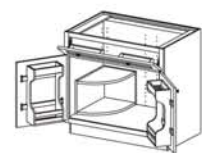

Base Double Door w/Four  
Trays (B\_●4T)  
Available sizes:  
Width: 39, 42, 45, 48  
Depth: 24  
Height: 34½

Base Flat Storage (BFS)  
Available sizes:  
Width: 24, 27, 30  
Depth: 24  
Height: 34½

Base Single Door 12"  
Deep (B\_●FH)  
Available sizes:  
Width: 12, 15, 18, 21, 24  
Depth: 12  
Height: 34½, 40½

Base Double Door 12"  
Deep (B\_●FH)  
Available sizes:  
Width: 24, 27, 30, 33, 36,  
39, 42, 45, 48  
Depth: 12  
Height: 34½, 40½

Base Single Door  
w/Tray Divider (B)  
Available sizes:  
Width: 9  
Depth: 24  
Height: 34½

Base Full Height Single Door  
(B\_●FH)  
Available sizes:  
Width: 12, 15, 18, 21, 24  
Depth: 24  
Height: 34½, 40½

Base Full Height Double  
Door (B\_●FH)  
Available sizes:  
Width: 24, 27, 30, 33, 36,  
39, 42, 45, 48  
Depth: 24  
Height: 34½, 40½

Sink Base (SB)  
Available sizes:  
Width: 18, 21, 24, 27, 30, 33,  
36, 39, 42, 45, 48  
Depth: 24, 27  
Height: 34½

Sink Base Multi-Storage  
Cabinet (SBMS,  
SBMS\_●SUT)  
Available sizes:  
Width: 30, 33, 36, 39, 42  
Depth: 24  
Height: 34½