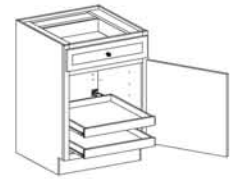

# Base Cabinets

**KraftMaid**  
Cabinetry

Base Single Door (B)  
Available sizes:  
Width: 12, 15, 18, 21, 24  
Depth: 24  
Height: 34½

Base Double Door (B)  
Available sizes:  
Width: 24, 27, 30, 33, 36  
Depth: 24  
Height: 34½

Base Double Door Double Drawer  
(B)  
Available sizes:  
Width: 30, 33, 36, 39, 42, 45, 48  
Depth: 24  
Height: 34½

Base Single Door  
w/Full Width Tray  
(B\_●FWT)  
Available sizes:  
Width: 12, 15, 18, 21, 24  
Depth: 24  
Height: 34½

Base Single Door  
w/Two Full Width Trays  
(B\_●2FWT)  
Available sizes:  
Width: 12, 15, 18, 21, 24  
Depth: 24  
Height: 34½

Base Single Door  
w/Deluxe Full Width Tray  
(B\_●DXFWT)  
Available sizes:  
Width: 12, 15, 18, 21, 24  
Depth: 24  
Height: 34½

Base Single Door w/Two  
Deluxe Full Width Trays  
(B\_●2DXFWT)  
Available sizes:  
Width: 12, 15, 18, 21, 24  
Depth: 24  
Height: 34½

Base Double Door  
w/Full Width Tray  
(B\_●FWT)  
Available sizes:  
Width: 24, 27, 30, 33, 36  
Depth: 24  
Height: 34½