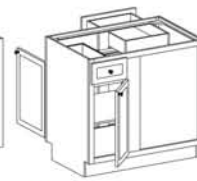

Peninsula Base Blind Corner (PBBC)
Available sizes:
Width: 36, 39, 42, 45, 48
Depth: 24
Height: 34½