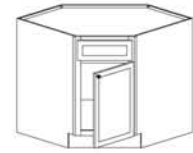

Sink Base (SB)  
Available sizes:  
Width: 18, 21, 24, 27, 30, 33,  
36, 39, 42, 45, 48  
Depth: 24, 27  
Height: 34½

Sink Base Multi-Storage  
Cabinet (SBMS,  
SBMS\_●SUT)  
Available sizes:  
Width: 30, 33, 36, 39, 42  
Depth: 24  
Height: 34½

Sink Base - Clipped  
Corners (SBCC)  
Available sizes:  
Width: 30, 33, 36, 42  
Depth: 27  
Height: 34½

Sink Base - Fluted Clipped  
Corners (SBFCC)  
Available sizes:  
Width: 30, 33, 36, 42  
Depth: 27  
Height: 34½

Deep Range Base (DRB)  
Available sizes:  
Width: 30, 36  
Depth: 24, 27  
Height: 34½

Down Draft Base (DDB)  
Available sizes:  
Width: 30, 33, 36, 39, 42,  
45, 48  
Depth: 24  
Height: 34½

Deep Sink Base (DSB)  
Available sizes:  
Width: 30, 36  
Depth: 24, 27  
Height: 34½