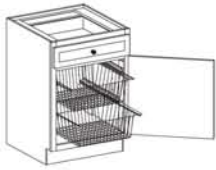

Base Double Wastebasket  
(BWB\_•2)  
Available sizes:  
Width: 24  
Depth: 24  
Height: 34½

Top Mount Wastebasket -  
Full Height  
(BWBT•FH)  
Available sizes:  
Width: 15  
Depth: 24  
Height: 34½

Top Mount Wastebasket -  
Full Height  
(BWBT•2•FH)  
Available sizes:  
Width: 21  
Depth: 24  
Height: 34½

Base Top Mount Wastebasket -  
Recycling Center (BWBT•4)  
Available sizes:  
Width: 27  
Depth: 24  
Height: 34½

Base Double Wastebasket  
(BWB•2)  
Available sizes:  
Width: 27  
Depth: 24  
Height: 34½

Base Double Wastebasket  
(BWB\_•2)  
Available sizes:  
Width: 30  
Depth: 24  
Height: 34½

Base Mixer Shelf (BMS)  
Available sizes:  
Width: 18, 21, 24  
Depth: 24  
Height: 34½

# Base Cabinets (continued)

Base Vegetable Basket (B-●2V/B)  
Available sizes:  
Width: 15, 18, 24  
Depth: 24  
Height: 34½

Base Open Basket Cabinet (BOBC-●FH)  
Available sizes:  
Width: 15, 18  
Depth: 24  
Height: 34½