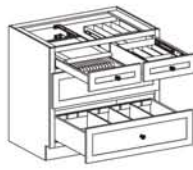

Base Pot and Pan Storage  
Four Drawer (BPPS\_•4)  
Available sizes:  
Width: 30, 36  
Depth: 24  
Height: 34½

Base Deep Drawer  
Combination  
(BDDC\_•2•TT)  
Available sizes:  
Width: 18, 24, 30, 36  
Depth: 24  
Height: 34½

Pedestal Drawer (PSD)  
Available sizes:  
Width: 24, 27, 30, 36  
Depth: 24  
Height: 16½

Base Drawer Buffet (BDB)  
Available sizes:  
Width: 30, 36  
Depth: 24  
Height: 34½

Base Pot and Pan  
Organizer (B\_•BPPSO)  
Available sizes:  
Width: 30, 36  
Depth: 24  
Height: 34½

Base Super Storage  
(BSS\_•RPR)  
Available sizes:  
Width: 36  
Depth: 24  
Height: 34½

Base Stainless Perforated  
Pullout (BSPP)  
Available sizes:  
Width: 3, 6  
Depth: 23 ½  
Height: 30

Base Filler Pullout (BFP)  
Available sizes:  
Width: 3 (1 ½ Shelf Width)  
Width: 6 (4 ½ Shelf Width)  
Depth: 23 ½  
Height: 30

Base Multi-Pantry Storage  
(BMSP)  
Available sizes:  
Width: 36  
Depth: 24  
Height: 34½

Base Cooking Center  
(BCC)  
Available sizes:  
Width: 36  
Depth: 24  
Height: 34½

Chopping Block Table  
(CBT•CL)  
Available sizes:  
Width: 24, 30, 36, 42  
Depth: 24, 30  
Height: 36